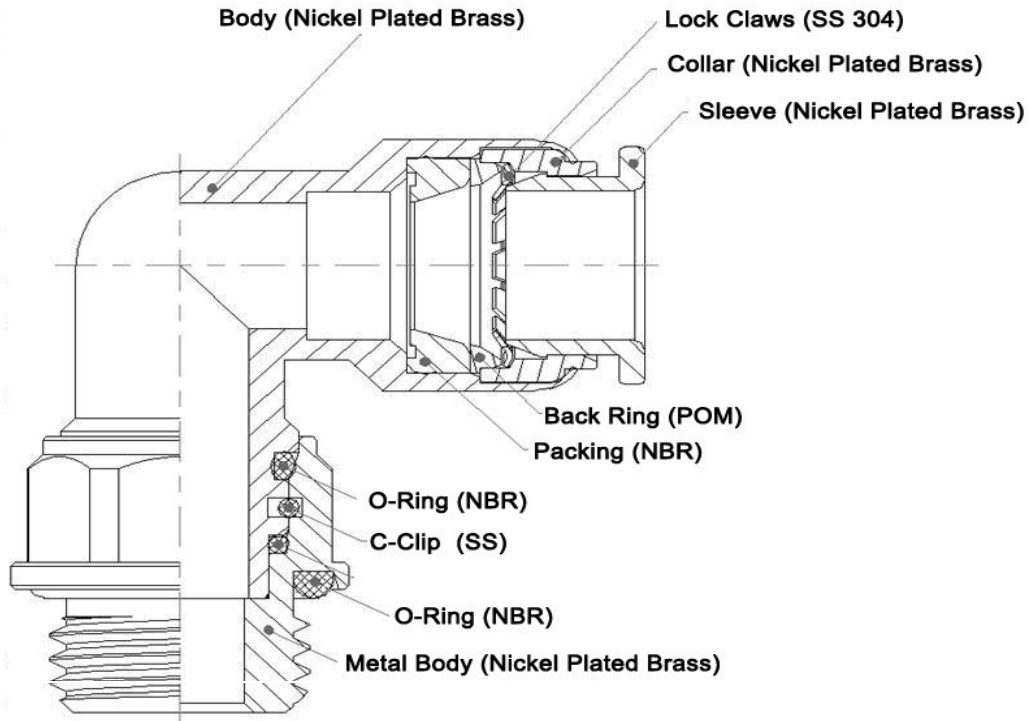

Nickel Plated Brass Push to Connect Fittings

BMTC

BMTL

BMTCF

BMTE

BMTU

BMTB

BMTD

MFSC

BMTGJ

BMTV

Available in NPT and BSPT thread, metric and imperial tube OD

**Pre-coated male threads are ready to use without additional sealing*

BMTC1/4-N01

Model:	
BMTC	= Male Straight
BMTL	= Male Elbow
BMTCF	= Female Straight
BMTU	= Straight Union
BMTE	= Tee Union
BMTV	= Elbow Union
BMTB	= Branch Tee
BMTD	= Run Tee
BMTGJ	= Plug in Reducer

Tube OD:	
1/8	= 1/8"
5/32	= 5/32"
3/16	= 3/16"
1/4	= 1/4"
5/16	= 5/16"
3/8	= 3/8"
1/2	= 1/2"
3	= 3 mm
4	= 4 mm
6	= 6 mm
8	= 8 mm
10	= 10 mm
12	= 12 mm
14	= 14 mm
16	= 16 mm

Thread:	
N00	= 1/16" NPT
N01	= 1/8" NPT
N02	= 1/4" NPT
N03	= 3/8" NPT
N04	= 1/2" NPT
01	= 1/8" BSPT
02	= 1/4" BSPT
03	= 3/8" BSPT
04	= 1/2" BSPT
G01	= 1/8" BSPP
G02	= 1/4" BSPP
G03	= 3/8" BSPP
G04	= 1/2" BSPP
U10	= 10-32 UNF
M3	= M3 x 0.5
M5	= M5 x 0.8
M6	= M6 x 1.0
M7	= M7 x 1.0
M8	= M8 x 1.25

Example: Straight Male fitting with 1/4" Tube OD to 1/8" NPT

SPECIFICATIONS	
Fluid Type	AIR
Operating Pressure	0-200 PSI
Working Temperature	32° F - 140° F (0° C - 60° C)
Metallic Body	Nickel Plated Brass
O-Ring	NBR (Acrylonitrile butadiene rubber)
Packing	NBR (Acrylonitrile butadiene rubber)
Back Ring	POM (Polyoxymethylene plastic)
Lock Claws	Stainless Steel
Collar	Nickel Plated Brass
Sleeve	Nickel Plated Brass